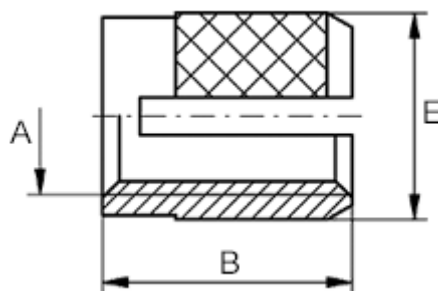

Data Sheet

Article number: 12841000020800
Description: KLEE-coil 841 000 020.800
M2 Brass

Measures

Female thread A	= M2
Length B	= 4.0
Min distance to edge	= 2.0
Outer diameter E	= 4.00
Recommended bore diameter	= 3.2 to 3.3